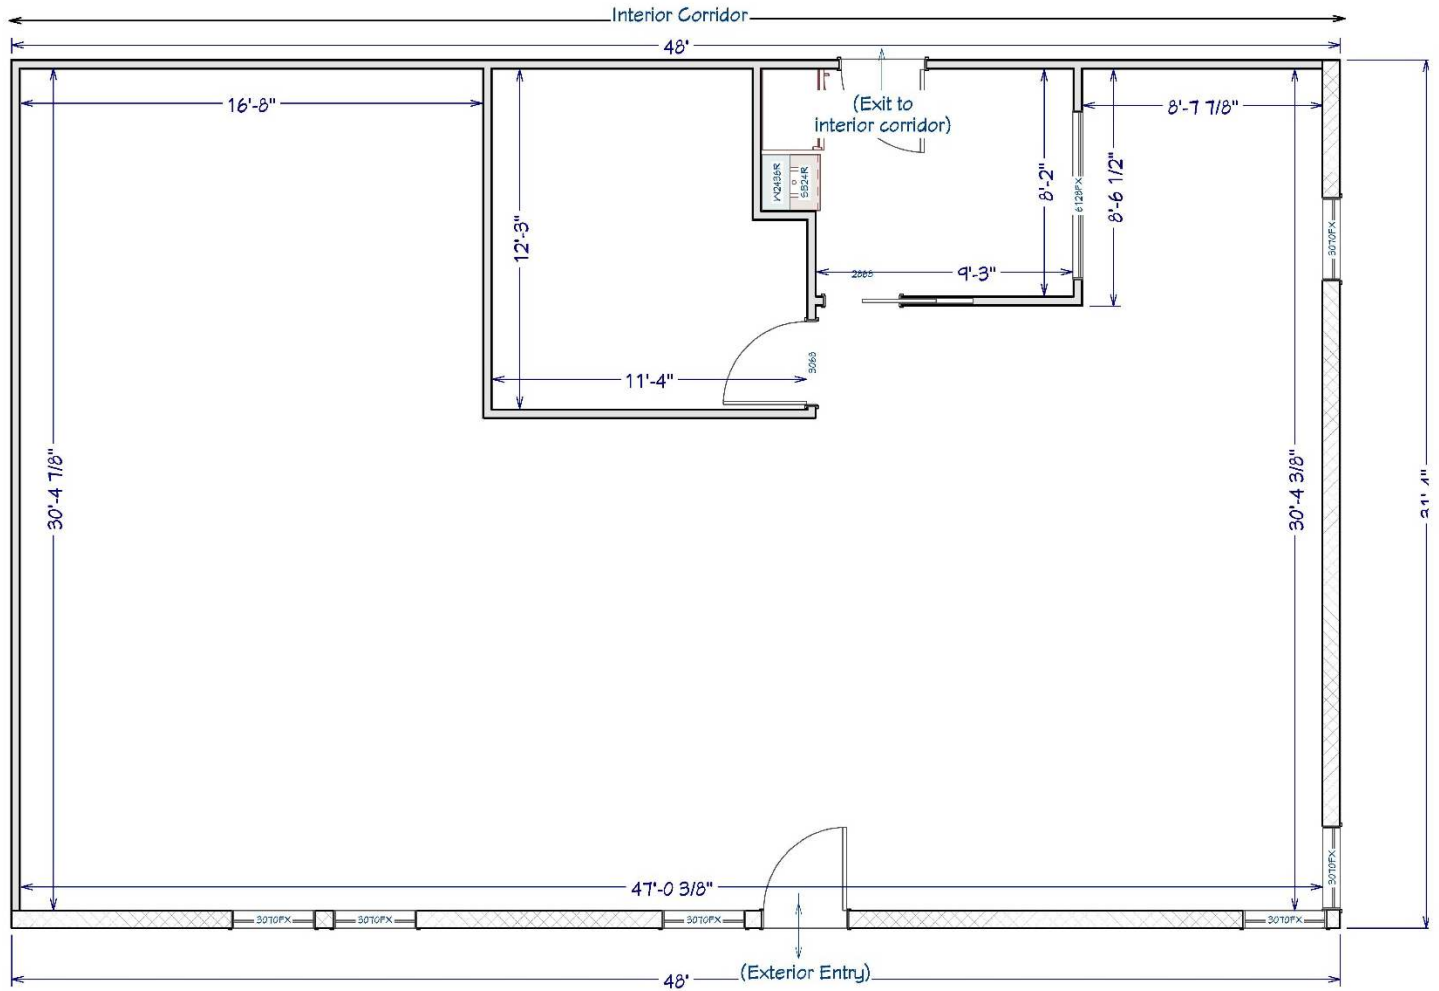

Suite #26, 1399 Ygnacio Valley Road  
Walnut Creek, CA 94598

510-887-7581

aptowers@gmail.com

Gross Sq Ft w/ 10% Load Factor  
1654 sf (1504 x 10%)  
Interior Area (approx)  
1430 SQ FT